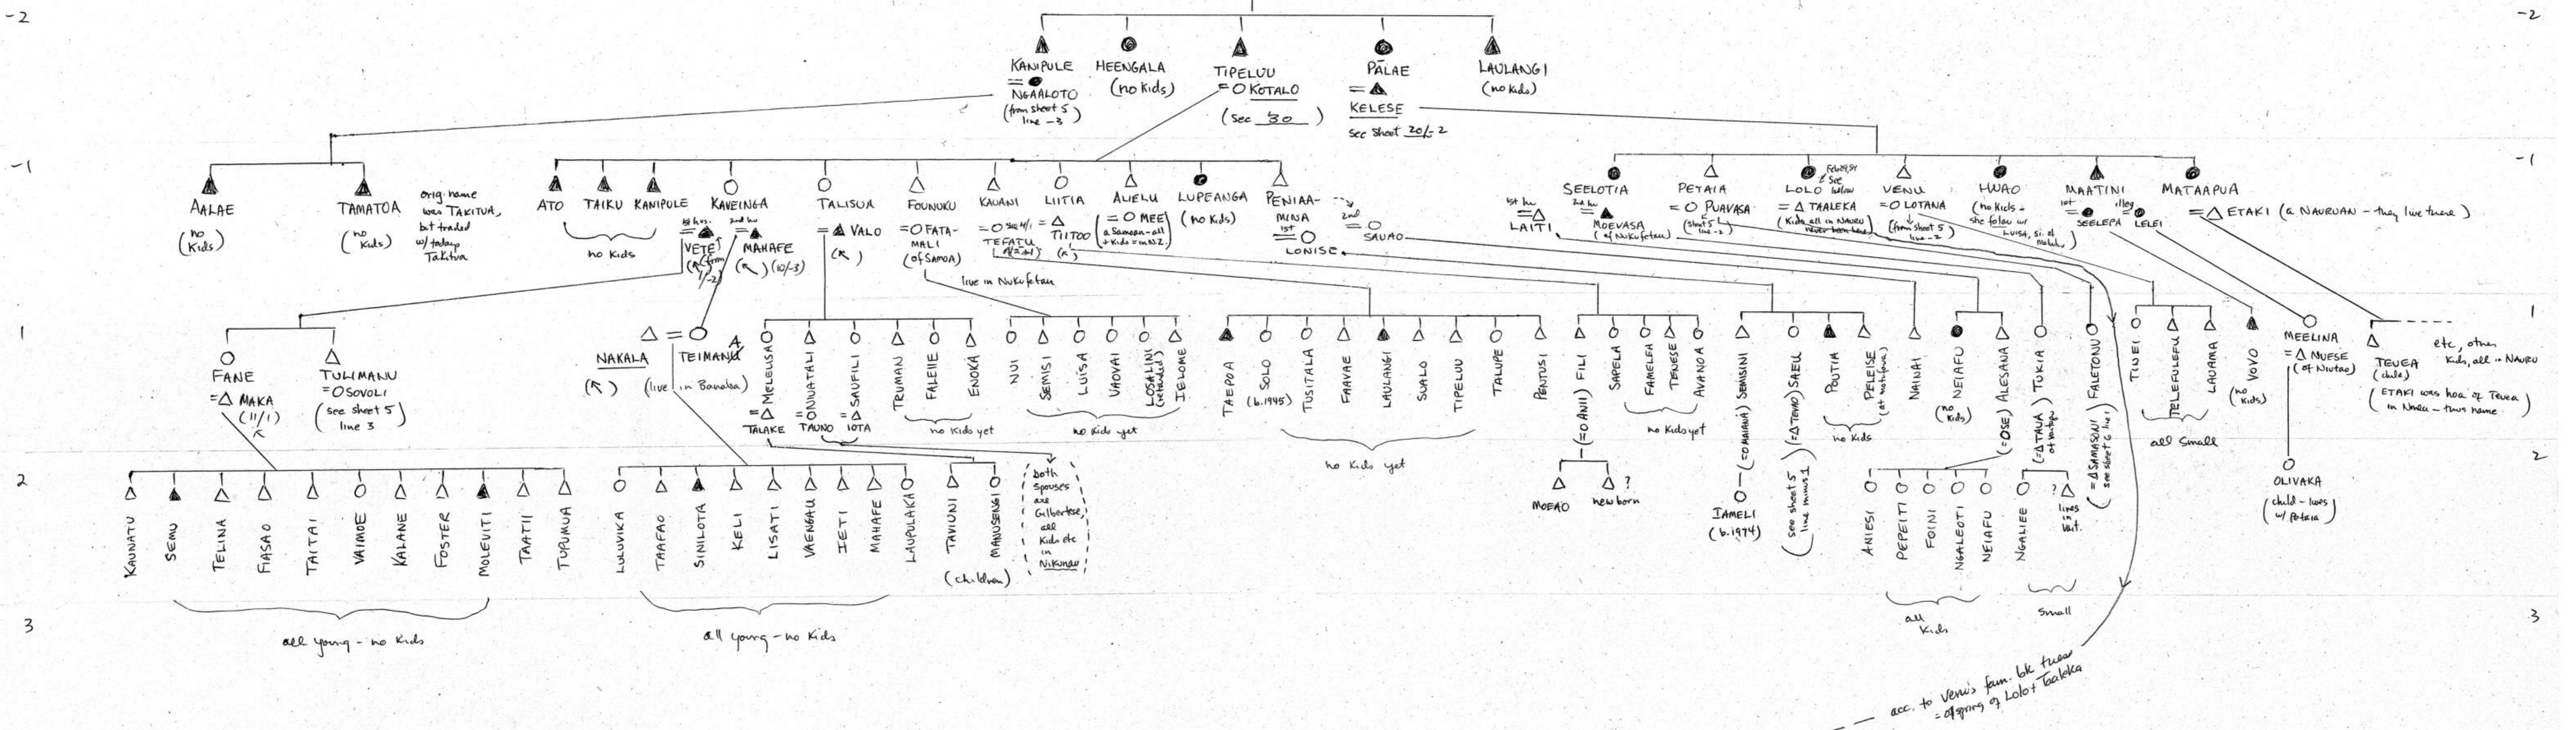

SPOUSES

acc. to Venu's fam. he was a child - was of Palae

Anii (?) is 1/2 G-11b, 1/2 Palangi, from Tarawa (married to Fani)